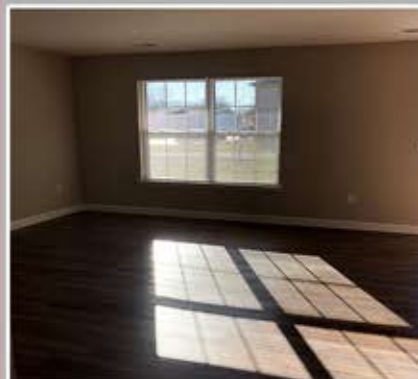

OSBORN
PROPERTIES
www.osbornproperties.com