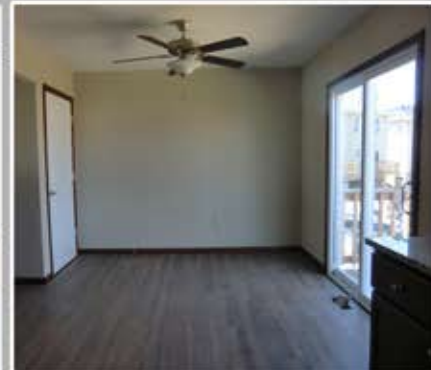

OSBORN
PROPERTIES
www.osbornproperties.com