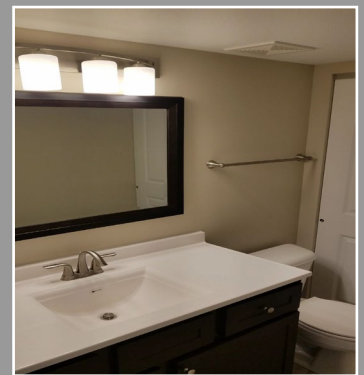

OSBORN
PROPERTIES
www.osbornproperties.com