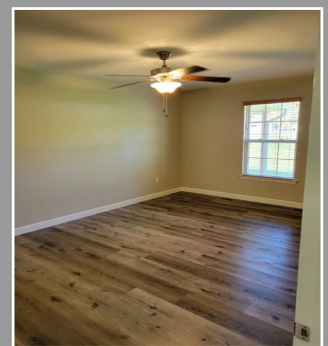

OSBORN
PROPERTIES
www.osbornproperties.com